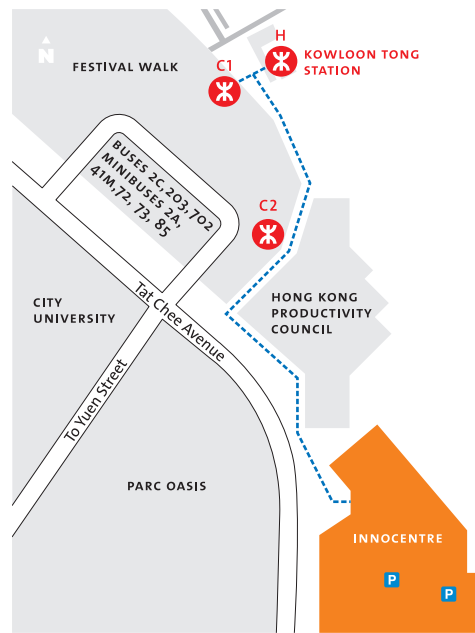

08:30 registration & refreshments

09:30 programme begins

Opening reception & keynote presentations

InnoCentre · Chamber 1

18:30 keynotes / 20:15 reception

Day 3 Friday 12 October

General programme

Hotel Icon · Function Rooms 5 & 6 (basement)

08:00 refreshments / 09:00 programme begins

Gala event

Jumbo Floating Restaurant, Aberdeen

Coaches leave Hotel Icon entrance at 18:15

Day 5 Sunday 14 October

General programme

Hotel Icon · Function Rooms 5 & 6 (basement)

09:00 refreshments / 09:30 ATypI AGM

10:50 programme begins

InnoCentre

72 Tat Chee Avenue, Kowloon Tong, Hong Kong

創新中心 香港九龍塘達之路72號

Zi Wut letterpress workshop

Room 4, 16th floor, Yip Fung Industrial Building

7 Sheung Hei Street, San Po Kong, Kowloon

字活印刷工作坊

九龍新蒲崗雙喜街7號業豐工業大廈16樓4室

Hotel Icon

17 Science Museum Road, Tsim Sha Tsui East

Kowloon, Hong Kong

唯港薈 香港九龍尖沙咀東部 科學館道17號

Jumbo Floating Restaurant pier